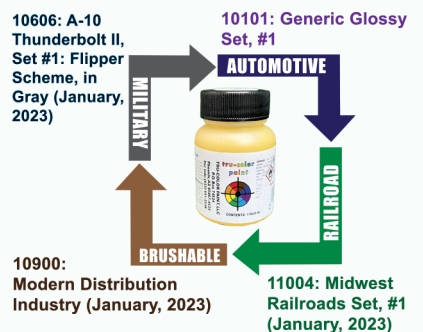

**Call your Distributor today.
Your Customers Deserve the best!**