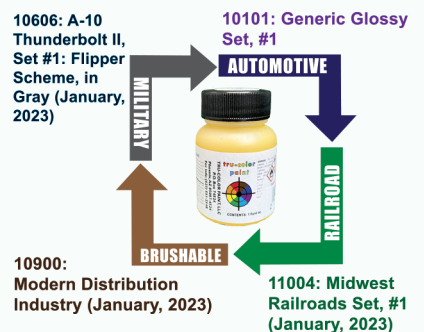

Fully Customizable Paint Sets

Our sets consist of six (6) 1-ounce bottles of our solvent-based paint that are ready to spray, right out of the bottle. The color your customers' want, every single time.

These are just some of the sets that we have crafted with our paints. Do you have an idea for a paint set that would be popular with your customers? Do you wish that you can create your own set?

Now you can! Tru-Color Paint has the ability to produce custom sets for you. Call us and ask us how we can expand your sales with customized sets, made just for you and your customers!