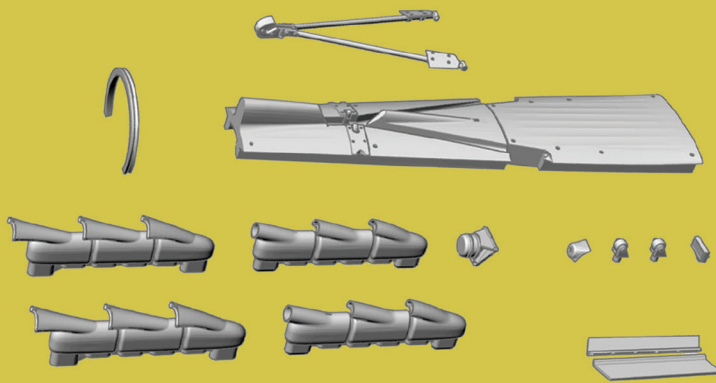

1/72

- Highly detailed kit
- 3D printed parts & Paint masks for the canopy
- Decals with 5 marking options
- Vinyl correction panels for wing flaps

3D PARTS INCLUDE:

- fuselage bottom
- arrestor hook
- exhausts (2 options)
- mirror, headrest & gun camera
- oil collector ring & catapult spools
- anti-glare exhaust shields